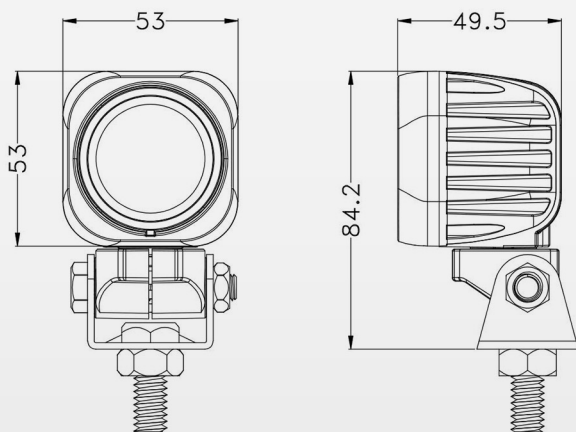

10W

900LM

IP68

**MULTI-VOLT
9-32V**

EMC CISPR 25 – Class 4

SKU: B610WF & B610WS

SPECOFOCATOPNS:

Power	10W
Voltage range	9-32V
Luminous flux	900LM
Light type	1pc CREE XML
Waterproof rate	IP68
Material	PC lens
Operating temperature	-45°C-+85°C
Beam	flood and spot beam optional
Material of housing	aluminum alloy
EMC CISPR 25 – Class 4	