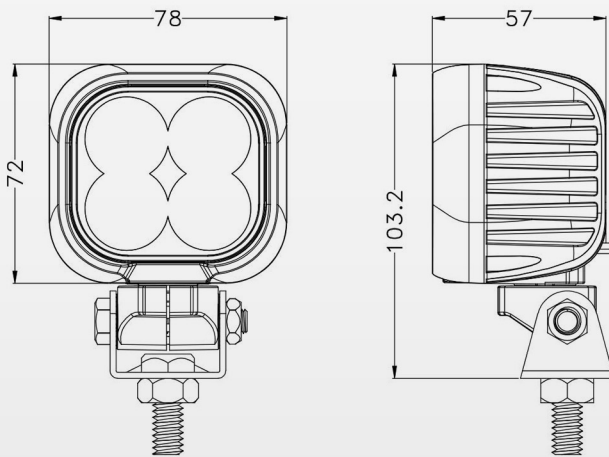

40W

3600LM

IP68

**MULTI-VOLT
9-32V**

EMC CISPR 25 – Class 4

SKU: B640WF & B640WS

SPECOFOCATOPNS:

Power	40W
Voltage range	9-32V
Luminous flux	3600LM
Light type	4pcs OSRAM 10W
Waterproof rate	IP68
Material	PC lens
Operating temperature	-45°C-+85°C
Beam	flood and spot beam optional
Material of housing	aluminum alloy
EMC CISPR 25 – Class 4	