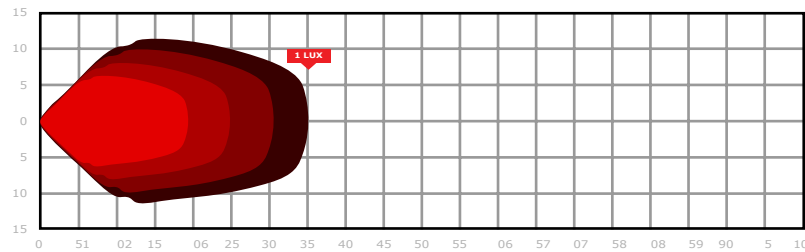

# 3" Cube Series Work Lights

Available in Black or Marine Housing

Choice of Flood, Spot, and Flood Diffused

2930 Lumens

LIFETIME Warranty

<b>LED</b>	4 x CREE 10w
<b>Effective Lumens</b>	2930 Lumens (Real Lumens Not RAW)
<b>Voltage</b>	9-36V DC
<b>Warranty</b>	3 Year Replacement Warranty
<b>Amps</b>	2.03A @ 12V DC
<b>Power</b>	40w
<b>Beam Pattern</b>	Spot Beam.
<b>IP Rating</b>	IP69K - Waterproof up to 3 meters
<b>Colour Temperature</b>	5700 Kelvin
<b>Connections</b>	Waterproof Deutsch® connector
<b>Wiring</b>	Pig Tail wiring harness..
<b>Housing Material</b>	High Pressure Cast Aluminium
<b>Polarity</b>	Reverse Polarity Protection
<b>Interference</b>	Rated CISPR25 Standard

The BASE6 Cube Series square work lamps offer uncompromised performance and energy efficiency in a compact, easy to install package. The Cube Series are designed to match the perfect LED and beam patterns, resulting in longer spot beam penetration utilizing 10W Hi-Lux LED's.