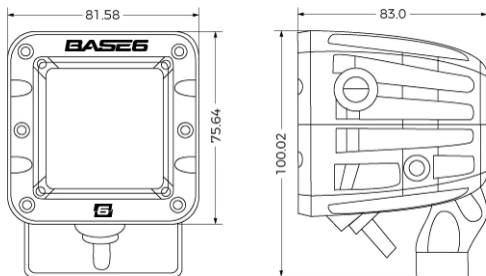

# 3" Cube Series Work Lights

Available in Black or Marine Housing

Choice of Flood, Spot, and Flood Diffused

2930 Lumens

LIFETIME Warranty

<b>LED</b>	4 x CREE 10w
<b>Effective Lumens</b>	2930 Lumens (Real Lumens Not RAW)
<b>Voltage</b>	9-36V DC
<b>Warranty</b>	3 Year Replacement Warranty
<b>Amps</b>	2.03A @ 12V DC
<b>Power</b>	40w
<b>Beam Pattern</b>	Spot Beam.
<b>IP Rating</b>	IP69K - Waterproof up to 3 meters
<b>Colour Temperature</b>	5700 Kelvin
<b>Connections</b>	Waterproof Deutsch® connector
<b>Wiring</b>	Pig Tail wiring harness..
<b>Housing Material</b>	High Pressure Cast Aluminium
<b>Polarity</b>	Reverse Polarity Protection
<b>Interference</b>	Rated CISPR25 Standard

The BASE6 Cube Series square work lamps offer uncompromised performance and energy efficiency in a compact, easy to install package. The Cube Series are designed to match the perfect LED and beam patterns, resulting in longer spot beam penetration utilizing 10W Hi-Lux LED's.